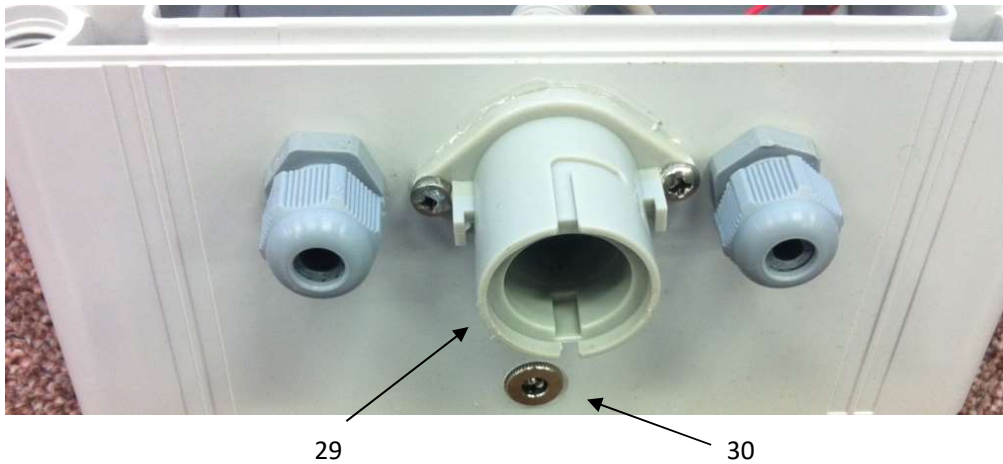

Spare parts list

TR 4000/4200

Electric enclosure, from serial number 0910-18179 to 1401-21695 (1401-21695 not included).

Position	Part.no	Spare part	Shower trolley
29	819097	Female connector for handcontrol	TR 4000 / TR 4200
30	819434	Connector for battery charger	TR 4000 / TR 4200
30	7429678	Cable for connector (Black)	TR 4000 / TR 4200
30	7429678P	Cable for connector (Orange)	TR 4000 / TR 4200
	851650	Cable glands PG9	TR 4000 / TR 4200
		Inside the enclosure:	
	819030	12V 7Ah Lead battery (2pcs)	TR 4000 / TR 4200
	819356-2 / *819354-02	Circuit board	TR 4000 / TR 4200
	7429679	Cabling incl. Fuse and fuse holder	TR 4000 / TR 4200
		Battery charger	
	0541226	Battery charger Mag Code	TR 4000 / TR 4200
	819140	EU Plug for battery charger	TR 4000 / TR 4200
	819141	US Plug for battery charger	TR 4000 / TR 4200
	819142	UK Plug for batter charger	TR 4000 / TR 4200

*819354-02 will replace 819356-2