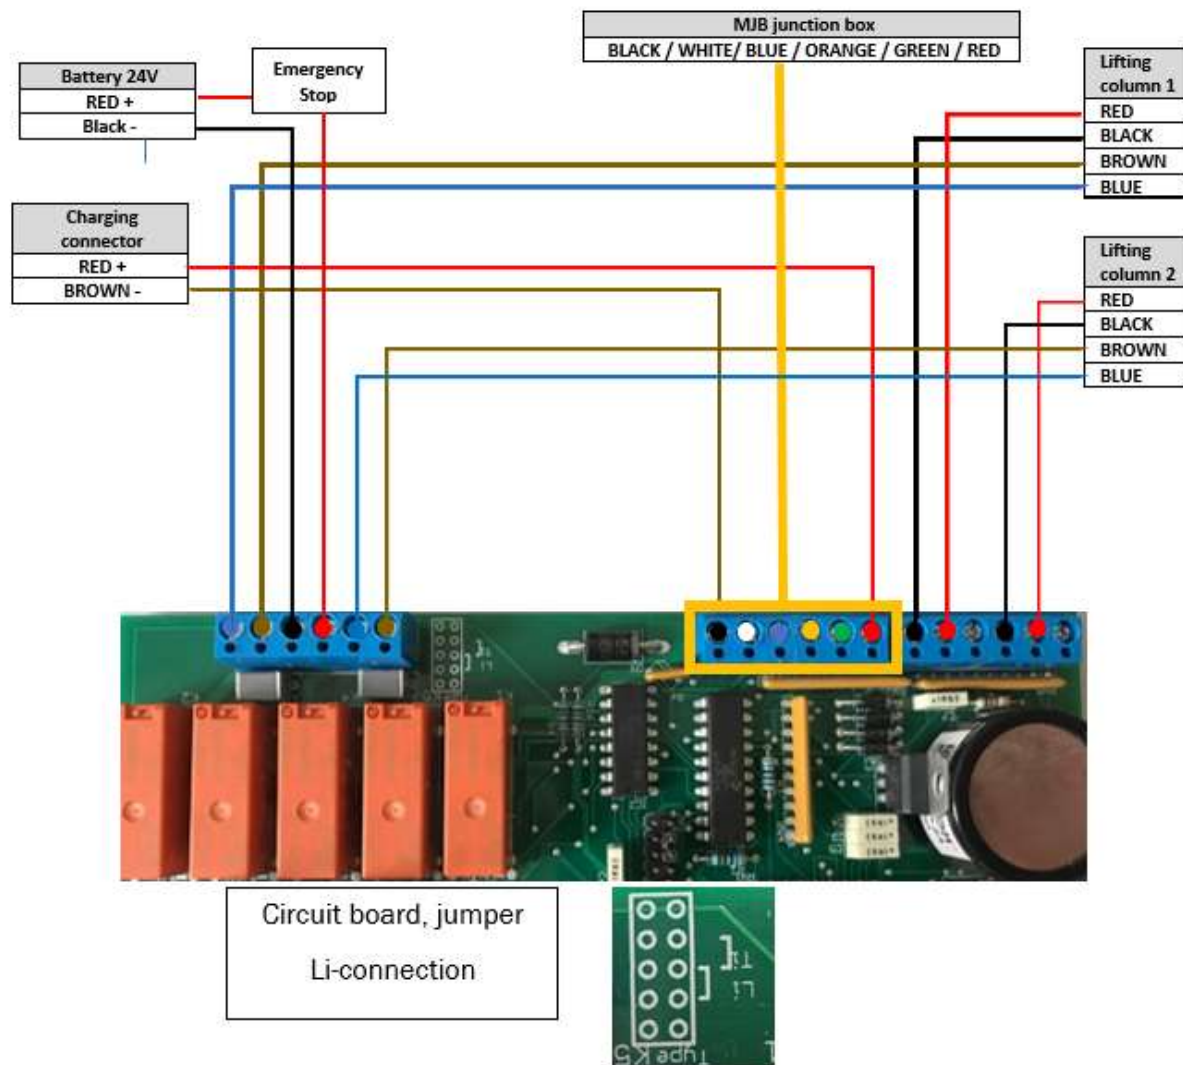

Spare parts list

Circuit board 819354-02

Circuit board 819354-02 will replace 819356-2. Circuit board 819354-02 will fit all previous TR 4000 and TR4200 models.

See wiring diagram below for TR 4000/TR 4200 and for serial numbers from 70461801 and onwards.