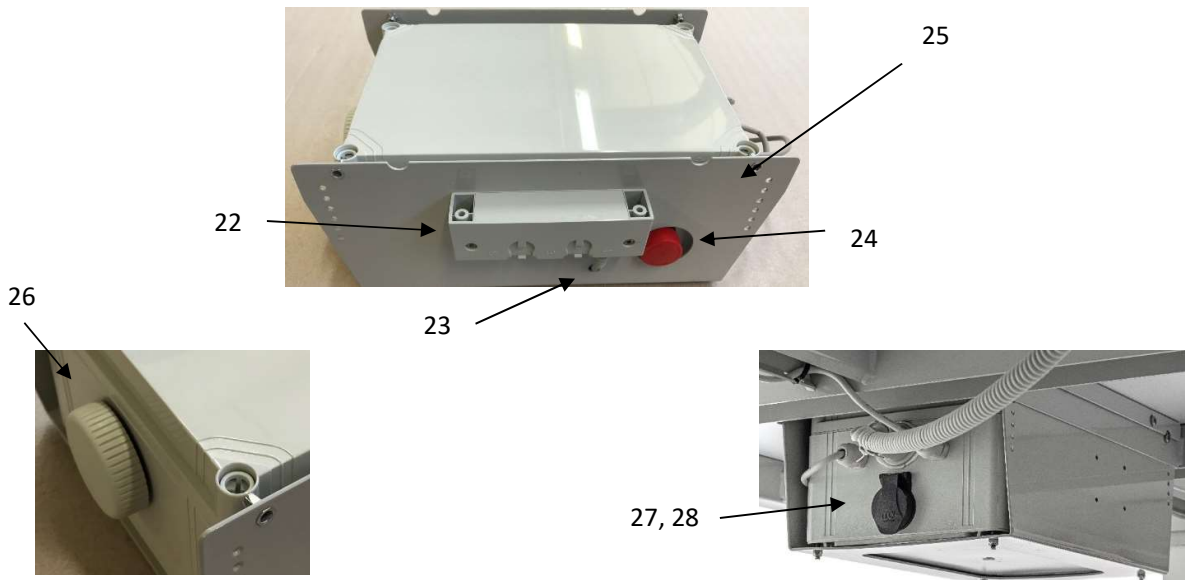

Spare parts list

TR 4000/4200

Electric enclosure, **part number 200118** from serial number 70461801 and onwards.

Position	Part.no	Spare part	Shower trolley
22	7440002	Junction box	TR 4000 / TR 4200
	7440004	Junction box plug (Mounted on the junction box)	TR 4000 / TR 4200
23	7440003	Junction box cable	TR 4000 / TR 4200
24	819310	Emergency stop	TR 4000 / TR 4200
	819312	Contact block for Emergency stop (Inside the enclosure)	TR 4000 / TR 4200
	829144	EPDM gasket for Emergency stop	TR 4000 / TR 4200
25	3329960	Mounting plate for enclosure	TR 4000 / TR 4200
26	819171	Ventilation plug	TR 4000 / TR 4200
27	819150	Mag code Port cover	TR 4000 / TR 4200
28	819148	Mag code connector	TR 4000 / TR 4200
	829143	EPDM gasket for Mag Code port	TR 4000 / TR 4200
	851650	Cable glands PG9	TR 4000 / TR 4200
	851650-03	EPDM gasket for PG9	TR 4000 / TR 4200
		Inside the enclosure:	
	819030	12V 7Ah Lead battery (2pcs)	TR 4000 / TR 4200
	819354-02	Circuit board	TR 4000 / TR 4200
	7429679	Cabling incl. Fuse and fuse holder	TR 4000 / TR 4200
		Battery charger	
	0541226	Battery charger Mag Code	TR 4000 / TR 4200
	819140	EU Plug for battery charger	TR 4000 / TR 4200
	819141	US Plug for battery charger	TR 4000 / TR 4200
	819142	UK Plug for batter charger	TR 4000 / TR 4200