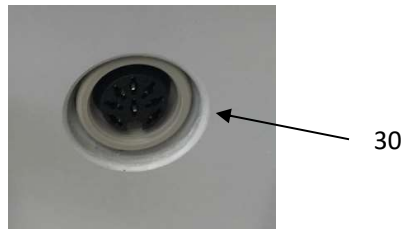

Position	Part.no	Spare part	Shower trolley
31	7900200	Female connector for handcontrol	TR 4000 / TR 4200
	851650	Cable glands PG9	TR 4000 / TR 4200
		Inside the enclosure:	
	819030	12V 7Ah Lead battery (2pcs)	TR 4000 / TR 4200
	819356-2 / *819354-02	Circuit board	TR 4000 / TR 4200
	7429679	Cabling incl. Fuse and fuse holder	TR 4000 / TR 4200

*819354-02 will replace 819356-2